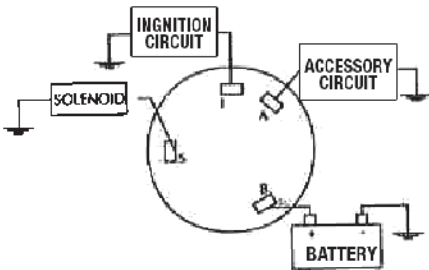

Model 11801

*The Quality
Choice*

4 POSITION STARTER SWITCH

- Accessory-Off-Ignition-Start
- Polypropylene-Max panel thickness-1-1/8"
- Includes Weather Resistant Boot

4 INTERRUPTOR DE ARRANQUE

- Accessory-Off-Ignition-Start
- Grosor del panel Polypropylene-Max-2.86 cm
- Resistente a la intemperie con Boot

4 POSITION CONTACTEUR DE DÉMARRAGE

- Accessory-Off-Ignition-Start
- Polypropylene-Max épaisseur de panneau-2.86 cm
- Avec résistant aux intempéries Boot

WARNING: THIS PRODUCT CONTAINS A CHEMICAL KNOWN TO THE STATE OF CALIFORNIA TO CAUSE CANCER AND BIRTH DEFECTS AND OTHER REPRODUCTIVE HARM.